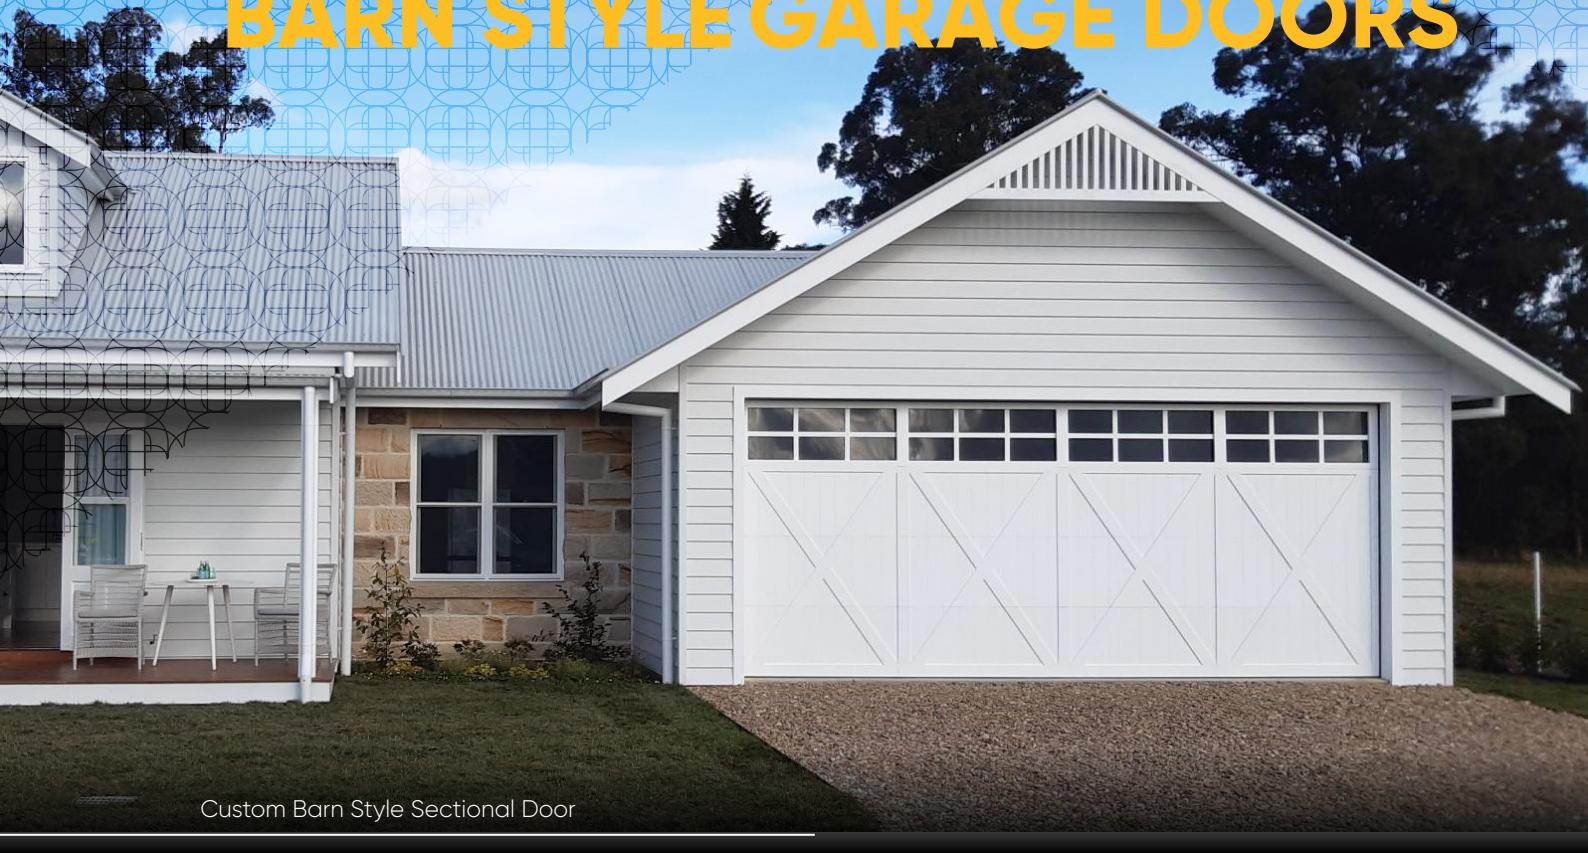

BARN STYLE GARAGE DOORS

Custom Barn Style Sectional Door

Dynamic Door Service offers a range of barn style garage doors that can be matched to suit the look of your home. This style door gives you many colour options for layering textures into your home designs. You can contrast harsh brick walls with a natural timber colour garage door. Barn doors are primmed or cleared sealed inhouse and can be painted in your colour of choice onsite.

These products can be produced as tilt doors or sectional doors, depending on your preferences and what best suits your home. We manufacture these doors on an aluminium frame to provide additional strength and durability. One of the most popular barn door designs is the simplistic X style. The X is often used over the entire door or used on one half of the barn door, either the top or bottom portion. The iconic barn door X brace design adds an additional depth to the existing decor.