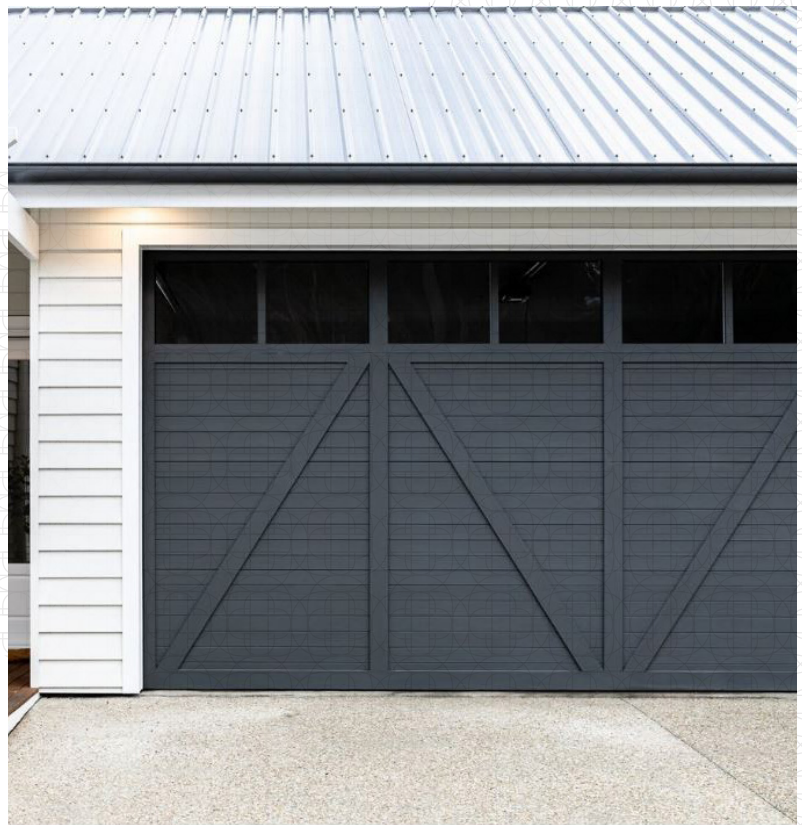

Custom-Built for You and Your Home

As our barn style garage doors are designed and manufactured on a case-by-case basis, you can rest assured we will create a product to meet your dimensions and requirements. No matter what shape or size your garage is, a barn style door can be made to suit it – and it will look fantastic. And because these models are custom-built, you can look forward to having a truly one-of-a-kind garage door that has its own unique look and character. The total maximum weight for barn style garage doors is 250kg, weather conditions.