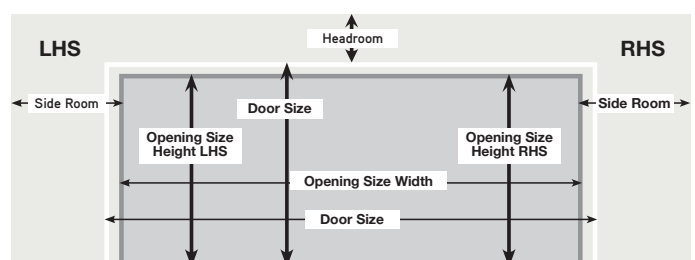

Window Options

For that extra special finishing touch, create a striking entrance to your home with a window feature. For garages prone to dampness, ventilated window options are also available. Your local Dynamic expert will be more than happy to discuss the full range of window options available to you.

Technical Details

In placing an order you will be required to submit the following information.

Description	Measurements
Opening Size Height LHS	
Opening Size Height RHS	
Opening Size Width	
Side Room LHS	
Side Room RHS	
Headroom	

Example: 2130mm opening height will require a 2160mm high door.

Door Size Width	Opening size + minimum 25mm / side
Door Size Height	Opening size + 30mm for the height
Side Room Minimum	125mm standard and 150mm for low headroom
Headroom Minimum	Standard 290mm
	Low headroom - front mount 200mm
	Low headroom - rear mount 150mm
When Using An Operator	Add 50mm to the minimum headroom required

Please note: The above table is a guide only and some dimensions may change.