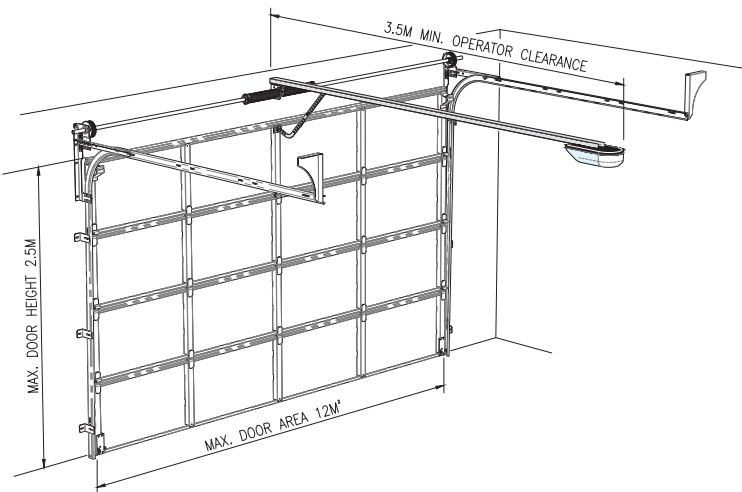

Soft Start and Stop Function

This feature is designed to allow for a quiet and smooth garage door operation, which is important when the garage is located close to bedrooms or living areas.

Auto Reverse System