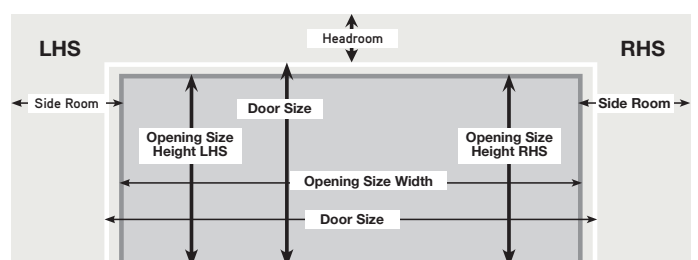

Window Options

For that extra special finishing touch, create a striking entrance to your home with a window feature. For garages prone to dampness, ventilated window options are also available. Your local Dynamic expert will be more than happy to discuss the full range of window options available to you.

Technical Details

In placing an order you will be required to submit the following information.

Description	Measurements
Opening Size Height LHS	
Opening Size Height RHS	
Opening Size Width	
Side Room LHS	
Side Room RHS	
Headroom	

Example: 2130mm opening height will require a 2160mm high door.

Door Size Width	Opening size + minimum 25mm / side
Door Size Height	Opening size + 30mm for the height
Side Room Minimum	125mm standard and 150mm for low headroom
Headroom Minimum	Standard 290mm
	Low headroom - front mount 200mm
	Low headroom - rear mount 150mm
When Using An Operator	Add 50mm to the minimum headroom required

Please note: The above table is a guide only and some dimensions may change.