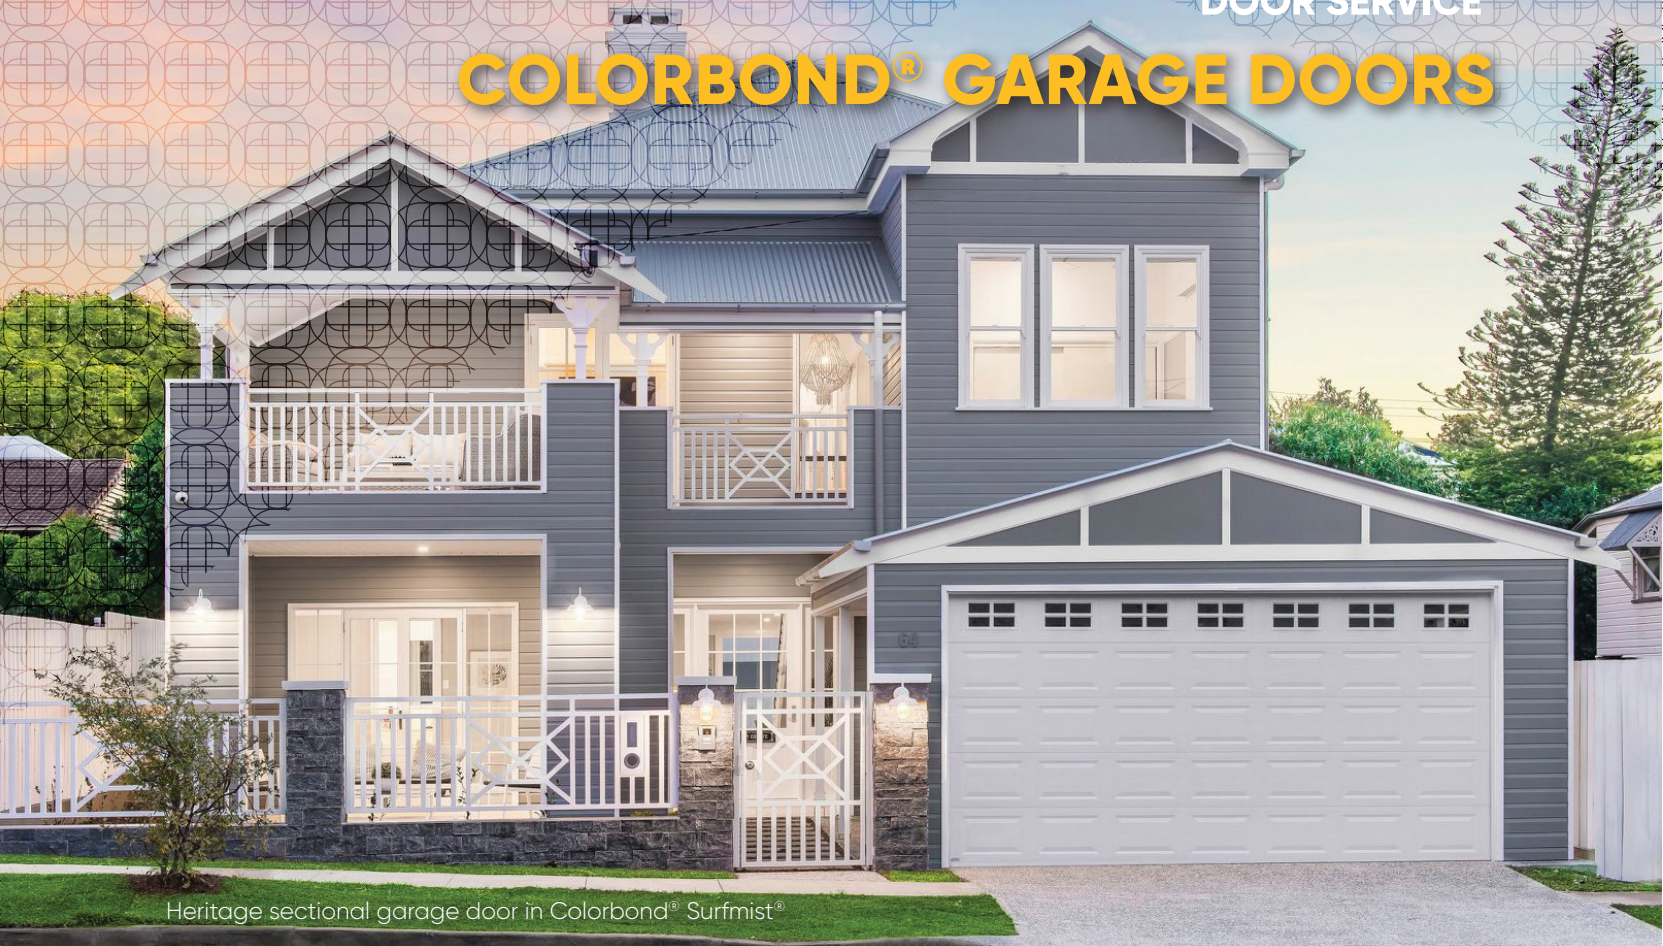

COLORBOND® GARAGE DOORS

Heritage sectional garage door in Colorbond® Surfmist®

Enhance the exterior of your home with a Colorbond® garage door. Our Colorbond® range of colours are designed to complement any outdoor décor or architectural style, and increase the curb appeal of any home. Available in five attractive designs and a diverse range of stylish colours and finishes, personalising your perfect Colorbond® sectional garage door has never been easier.

Sectional garage doors have exceptional weather-resistant qualities. They are resilient against normal wind and dust conditions and come with heavy duty aluminium bottom rails containing PVC weather seals, so you can trust that the precious contents of your garage are protected at all times.

Profile Options

Slimline

Flatline

Glacier

Ranch

Heritage

The strength of Australian steel.

Made from only the high quality Australian BlueScope® Steel, our Colorbond® garage doors offer all the strength and peace of mind that you have come to expect from Steel-Line garage doors. Proudly manufactured right here in Australia, these garage doors are built tough enough to endure the extremes of Australia's harsh weather conditions.