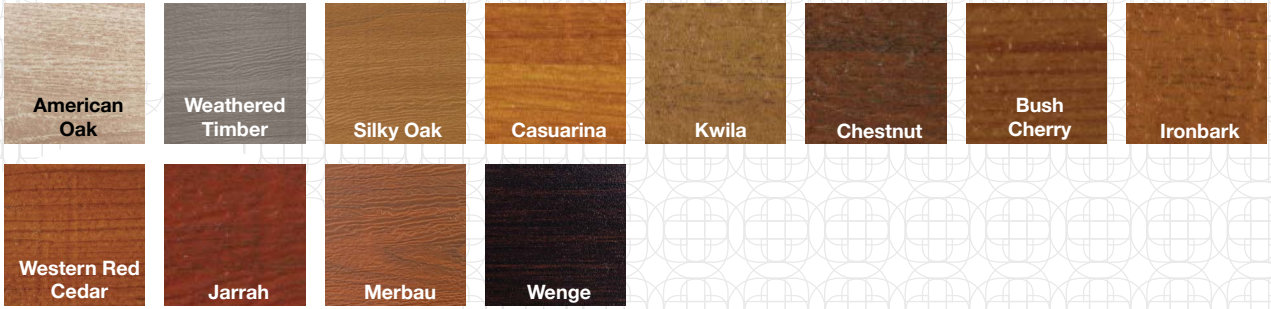

SAVANNAH® GARAGE DOORS

Glacier sectional garage door in Colorbond® Surfsmist®

Stylish, strong and durable. our innovative Savannah range delivers a smooth finish in a wide range of customised door designs. The Savannah is made from BlueScope® Steel G300 coil delivering a far smoother and virtually blemish and shadow free finish compared to our competitors' smooth finish garage doors, which are made from softer G2NS steel.

A small additional investment for a heavier grade garage door.

Shadowing or oil canning can be defined as a perceived waviness in the flat areas of metal panels. Oil canning is an inherent part of light gauge cold formed metal products, particularly those with broad flat areas such as garage doors. Most manufacturers warn against shadowing or obvious oil canning and will not cover in warranty provisions. By using a 0.7mm G300 steel, which is a stronger grade of steel than traditional steel used for garage doors, minimises visual oil canning.

Profile Options

Slimline

Glacier

Colour Options

DECO
WOOD

Matt Range

Colorbond Classic

NOTE: