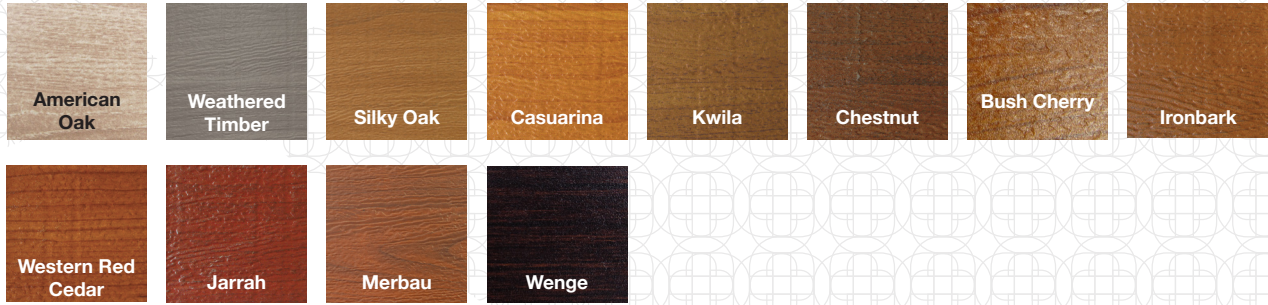

SAVANNAH[®] GARAGE DOORS

Glacier sectional garage door in Colorbond[®] Surfmist[®]

Stylish, strong and durable. our innovative Savannah range delivers a smooth finish in a wide range of customised door designs. The Savannah is made from BlueScope[®] Steel G300 coil delivering a far smoother and virtually blemish and shadow free finish compared to our competitors' smooth finish garage doors, which are made from softer G2NS steel.

A small additional investment for a heavier grade garage door.

Shadowing or oil canning can be defined as a perceived waviness in the flat areas of metal panels. Oil canning is an inherent part of light gauge cold formed metal products, particularly those with broad flat areas such as garage doors. Most manufacturers warn against shadowing or obvious oil canning and will not cover in warranty provisions. By using a 0.7mm G300 steel, which is a stronger grade of steel than traditional steel used for garage doors, minimises visual oil canning.

Profile Options

Slimline

Flatline

Glacier

Colour Options

DECO
WOOD

Matt Range

Colorbond Classic