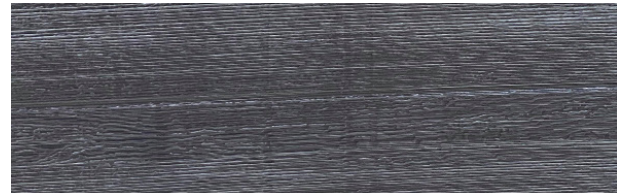

## The strength of Australian steel.

Made from only the high quality Australian BlueScope® Steel, our Colorbond® timber llook sectional garage doors offer all the strength and peace of mind that you have come to expect from Steel-Line garage doors. Proudly manufactured right here in Australia, these garage doors are built tough enough to endure the extremes of Australia's harsh

## Colorbond® Timber Look Colour Range

### TWO BRAND NEW Colours:

Blushed Teak™

Ashen Black Oak™