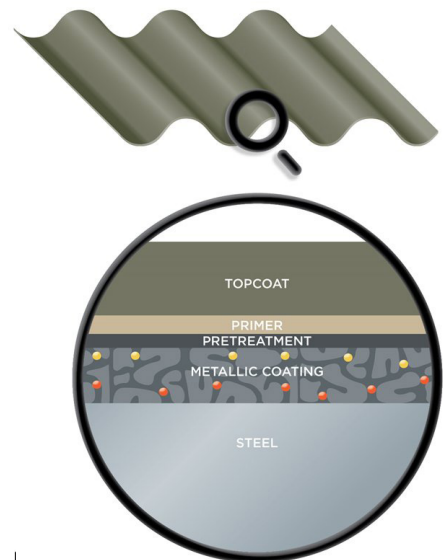

# COLORBOND® TIMBER LOOK GARAGE DOORS

Slimline sectional garage door in Blushed Teak™

Durable and easy to maintain, Steel-Line introduces two new colours to the existing Colorbond® timber look sectional door range that combines the appearance of timber with the strength of Colorbond® steel. The result is a range of sectional garage doors which gives your home the stylish look without the price tag of real timber and extensive maintenance requirement. Unlike timber, these garage doors won't warp, shrink, splinter or rot; and they are also completely impervious to termites.

A garage door made from Colorbond® steel can give you lifelong performance. Thanks to the five-layer design of Colorbond® steel, it provides corrosion resistance and a durable baked on paint finish, making it look great and easy to maintain. With the new Colorbond® steel colours, the timber look garage doors provide an elegant twist with even greater design opportunities for your home.